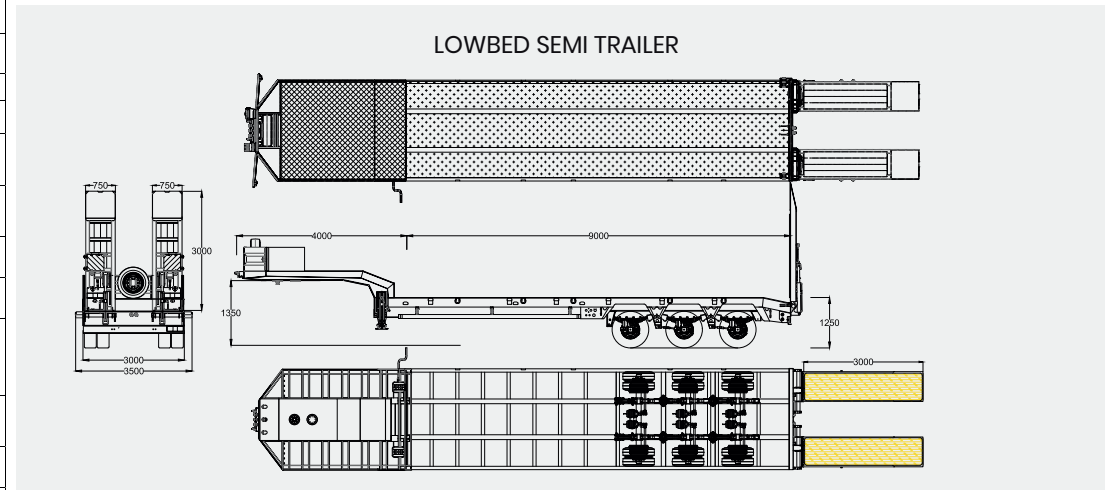

# RUN WITH RAM TRAILER

LOWBED GROUP

LOWBED SEMI TRAILER

# LOWBED SEMI TRAILER

<b>Fifth Wheel Height</b>	1263 mm
<b>Loading Platform Height</b>	938 mm (Loaded)
<b>Overall Length</b>	12661 mm
<b>Overall Extended Length</b>	NA
<b>Over All Width</b>	2540 MM+250MM+250MM
<b>Loading Platform Length</b>	8503 mm
<b>Gooseneck Length</b>	3816 mm
<b>Axle Group Capacity</b>	27.000kg
<b>King Pin Capacity</b>	23.000kg
<b>Total GCW (Capacity)</b>	50.000 kg
<b>Total Payload (Capacity)</b>	50.ton
<b>EMPTY WEIGHT OF TRAILER</b>	9.000 kg
<b>Chassis Construction</b>	chassis suitable for 98/91 EEC standards made from high graded steel with "I" profile shape, produced with atomized submerged arc welding system.
<b>Brake System</b>	Brake system suitable for 71 /320 EC and 2002 /78 EC standards. Automatic load sense valve RSS (corner stabilizer). ABS 2ES 2 EM
<b>Axles</b>	<b>SERTEL</b> Brand 3x 9-ton capacity, Mechanical suspension
<b>Tires &amp; Rims</b>	12+1 PCS tire with size 235/75 R 17,5
<b>Electrical System</b>	Electrical system suitable for 76/756/EEC,2007/35 EC and ADR standards. 2 x 7 pole plugs, 1 x 15 pole plug suitable for all type truck tractors LED system. Front, rear and side warning lights.
<b>Landing Gears</b>	<b>OMS Brand</b> , 24*2 ton carrying capacity, double speed mechanical landing gears.
<b>Rear Loading Ramp</b>	Hydraulic Ramp, ramp overall dimension 3000 mm
<b>Base Plate</b>	68 mm hard wood floor covering, gooseneck covered with checkered plate
<b>Water Tank</b>	30-liter <b>PLASTIC</b> water tank.
<b>Tool Box</b>	1 PCS
<b>Side Protective Bars</b>	Impact-resistant side bicycle protective bar suitable for 70/156 EEC standards
<b>Lashing Hooks and Lashing Points</b>	load lashing hook suitable for safe Cargo transport.
<b>Widening Brackets</b>	2 x 9 PCS widening brackets with 250 mm + 250 mm dimensions
<b>Gooseneck Side Cover</b>	Side covers